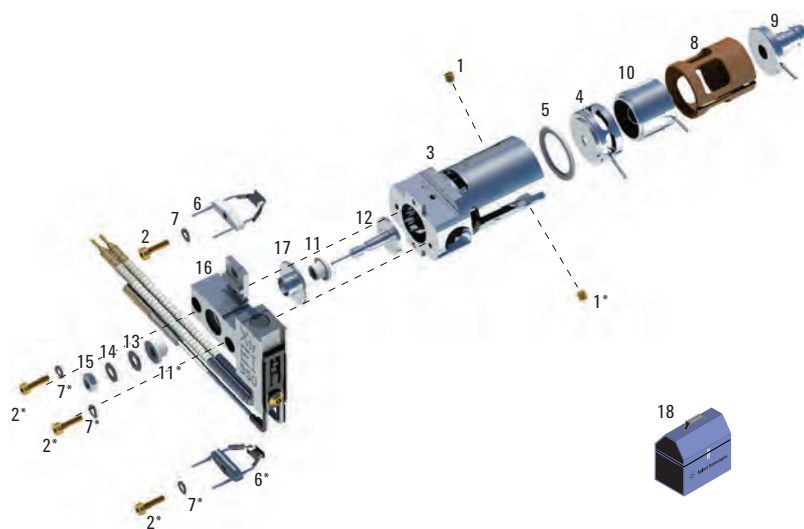

5977/7000C Extractor Ion Source Parts

Item	Description	Part No.
1	Set screws	G3870-20446
2	Screws	G3870-20021
3	Extraction source body	G3870-20440
4	Extractor lens	G3870-20444
5	Extractor lens insulator	G3870-20445
6	Filaments, 4-turn	G3170-60053
7	Spring washer	3050-1374
8	Lens insulator	G3870-20530
9	Entrance lens assembly	G3170-20126
10	Ion focus lens	05971-20143
11	Repeller insulator	G1099-20133
12	Inert repeller	G2589-20044
13	Washer, for Repeller M3	3050-0891
14	Washer, SPR BLVL 4 .125 in id .25 in od	3050-1301
15	Nut, 5.5 mm	0535-0071
16	5977 Extraction 350 repeller block assembly	G3870-60171
17	Repeller block insert	G3870-20135

Extractor Ion Source Parts